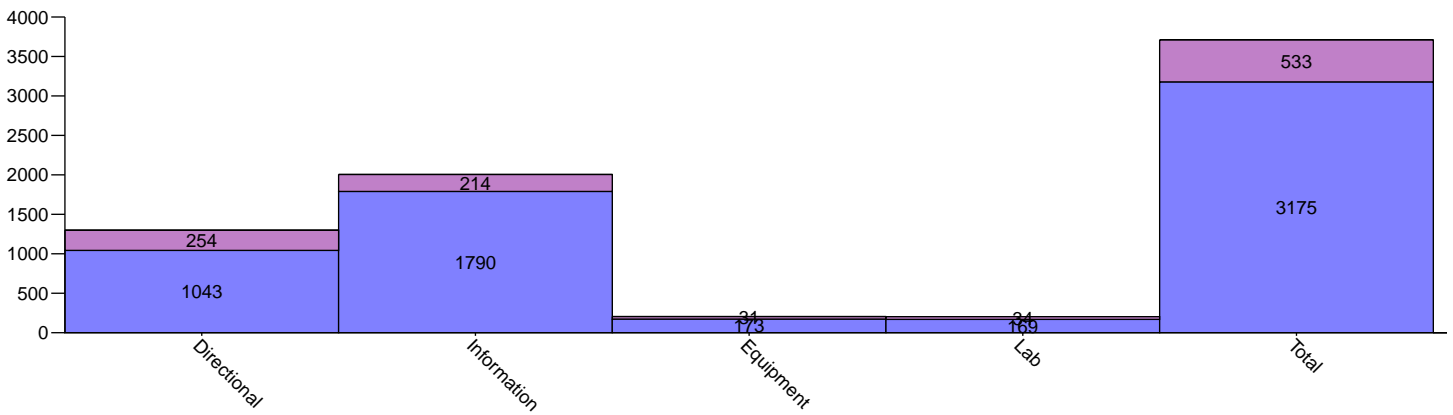

# LIBStats Report

**2007-2008**

	Directional	Information	Equipment	Lab	Total
Student	254	214	31	34	533
Staff	1,043	1,790	173	169	3,175
Total	1,297	2,004	204	203	3,708